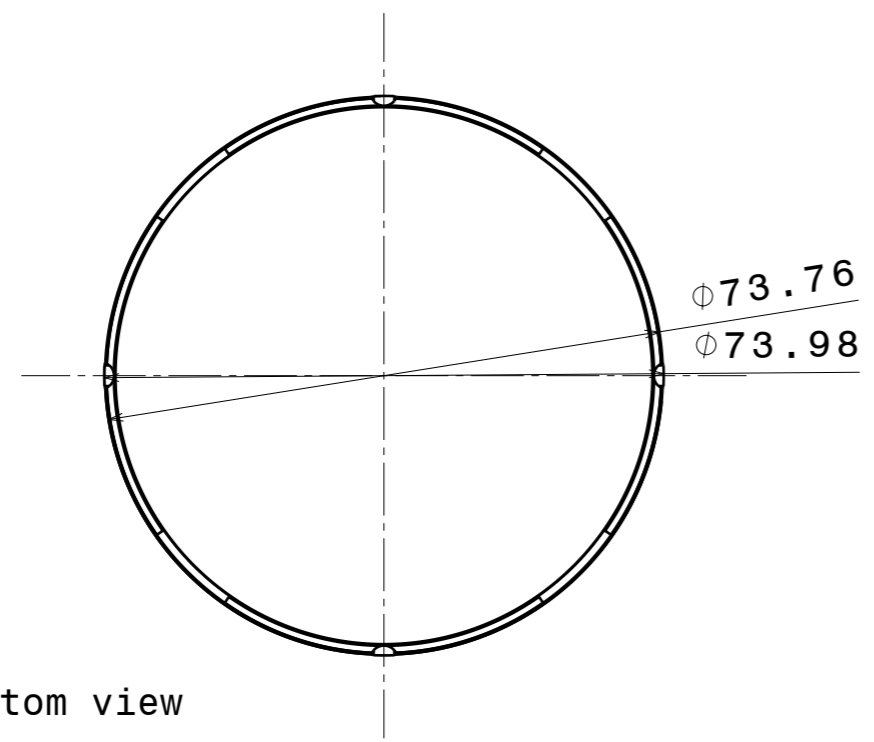

H G F E D C B A

4

4

Front view

Isometric view

Bottom view

3

3

2

2

INDEX	PART NO	DESCRIPTION	MATERIAL	COLOUR
1	C12606	LENINA-DL	PC	clear

Tolerances if not otherwise shown
According to DIN ISO 2768-1
Linear measures: class C
According to DIN ISO 2768-2
Form and position: class L

SIZE	PART NUMBER
A3	C12606

SCALE	1:1	WEIGHT	9,07 g	SHEET	1/1
-------	-----	--------	--------	-------	-----

1

1

H G F E D C B A