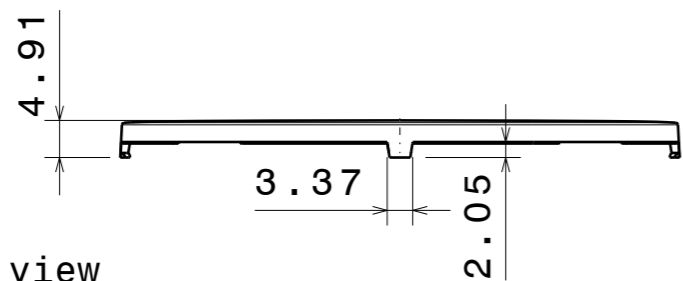

H G F E D C B A

4

4

Front view

Isometric view

Bottom view

3

3

2

2

INDEX	PART NO	DESCRIPTION	MATERIAL	COLOUR
1	C12606	LENINA-DL	PC	clear

Tolerances if not otherwise shown
According to DIN ISO 2768-1
Linear measures: class C
According to DIN ISO 2768-2
Form and position: class L

SIZE	PART NUMBER
A3	C12606

SCALE	1:1	WEIGHT	9,07 g	SHEET	1/1
-------	-----	--------	--------	-------	-----

1

1

H G F E D C B A